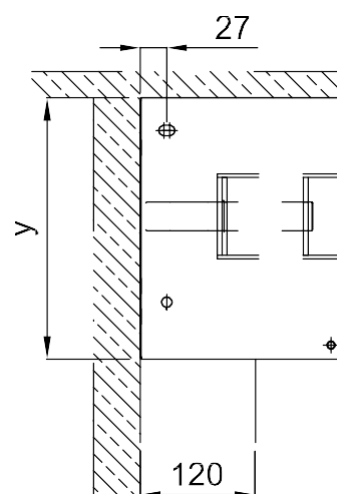

Clear Height	Clear width in mm (between the side guides)										
	1000	1500	2000	2500	3000	3500	4000	4500	5000	5500	6000
1000	shaded	shaded	shaded	shaded	shaded	shaded	shaded	shaded	shaded	shaded	shaded
1500	shaded	shaded	shaded	shaded	shaded	shaded	shaded	shaded	shaded	shaded	shaded
2000	shaded	shaded	shaded	shaded	shaded	shaded	shaded	shaded	shaded	shaded	shaded
2500	shaded	shaded	shaded	shaded	shaded	shaded	shaded	shaded	shaded	shaded	shaded
3000	shaded	shaded	shaded	shaded	shaded	shaded	shaded	shaded	shaded	shaded	shaded
3500	shaded	shaded	shaded	shaded	shaded	shaded	shaded	shaded	shaded	shaded	shaded
4000	shaded	shaded	shaded	shaded	shaded	shaded	shaded	shaded	shaded	shaded	shaded
4500	shaded	shaded	shaded	shaded	shaded	shaded	shaded	shaded	shaded	shaded	shaded
5000	shaded	shaded	shaded	shaded	shaded	shaded	shaded	shaded	shaded	shaded	shaded

250 x 275 mm	300 x 325 mm	350 x 375 mm	400 x 425 mm	External Motor
--------------	--------------	--------------	--------------	----------------

**Version of coating:**

Galvanised steel (standard)

*Special Design (extra charge):*

left

right

**Ausführung Abrollkasten:**

Mounting of head box:  Wall mounting

Ceiling mounting

Wall mounting

left

right

Mounting in the reveal

left

right

Note: You will receive an overview with measurements within the offer or the order confirmation.