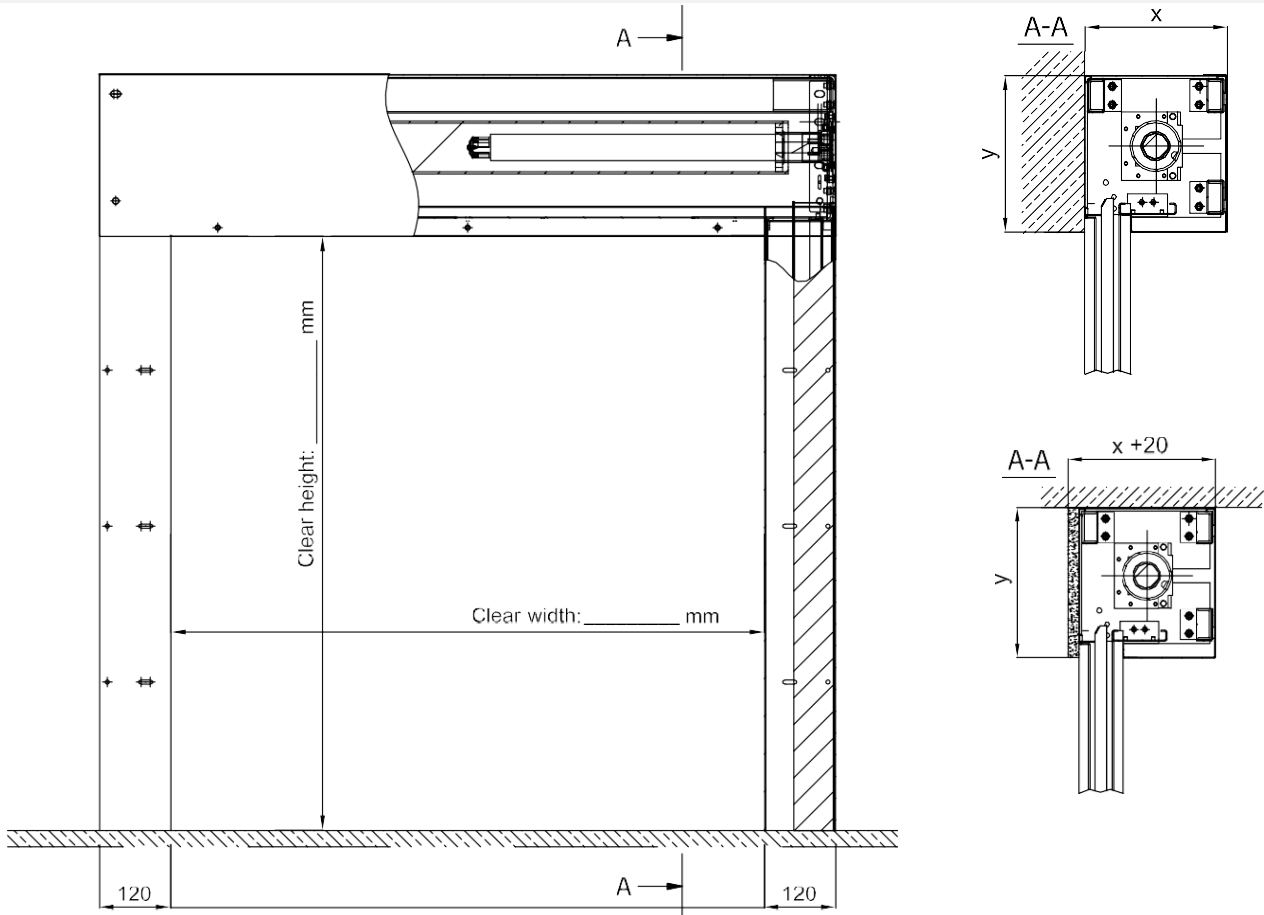

Motor position:  left  right

**Dimensions of head box: Depth x / Height y (depending on clear dimensions)**

- Wall mounting = **Depth x / Height y**
- Mounting in the reveal = **Depth x (+20 mm Insulation) / Height y**

Clear Height	Clear width in mm (between the side guides)										
	1000	1500	2000	2500	3000	3500	4000	4500	5000	5500	6000
1000	shaded	shaded	shaded	shaded	shaded	shaded	shaded	shaded	shaded	shaded	shaded
1500	shaded	shaded	shaded	shaded	shaded	shaded	shaded	shaded	shaded	shaded	shaded
2000	shaded	shaded	shaded	shaded	shaded	shaded	shaded	shaded	shaded	shaded	shaded
2500	shaded	shaded	shaded	shaded	shaded	shaded	shaded	shaded	shaded	shaded	shaded
3000	shaded	shaded	shaded	shaded	shaded	shaded	shaded	shaded	shaded	shaded	shaded
3500	shaded	shaded	shaded	shaded	shaded	shaded	shaded	shaded	shaded	shaded	shaded
4000	shaded	shaded	shaded	shaded	shaded	shaded	shaded	shaded	shaded	shaded	shaded
4500	shaded	shaded	shaded	shaded	shaded	shaded	shaded	shaded	shaded	shaded	shaded
5000	shaded	shaded	shaded	shaded	shaded	shaded	shaded	shaded	shaded	shaded	shaded

250 x 275 mm	300 x 325 mm	350 x 375 mm	400 x 425 mm	External Motor
--------------	--------------	--------------	--------------	----------------

**Version of coating:**

Galvanised steel (standard)

*Special Design (extra charge):*

Mounting in the reveal

left

right

Note: You will receive an overview with measurements within the offer or the order confirmation.