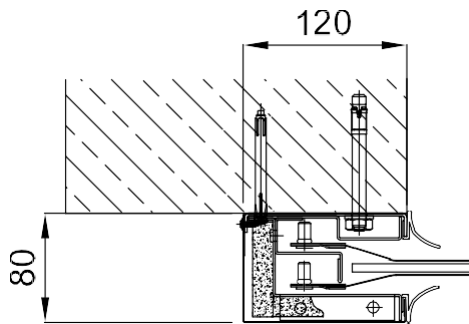

Version of coating:

☐ Galvanised steel (standard)

Special Design (extra charge):

☐ RAL _____ ☐ Gloss Level: _____ ☐ Other: _____

☐ Coating with primer, suitable for outdoor use

☐ Complete system in stainless steel

Mounting of the side guides:

Wall mounting

☐ left

☐ right