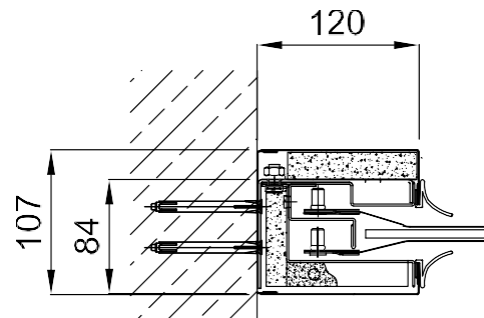

Mounting in the reveal

☐ left

☐ right