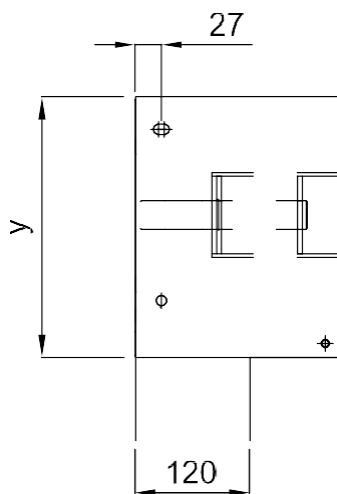

Ausführung Abrollkasten:

Mounting of head box: ☐ Wall mounting

☐ Ceiling mounting

Wall mounting

☐ left

☐ right