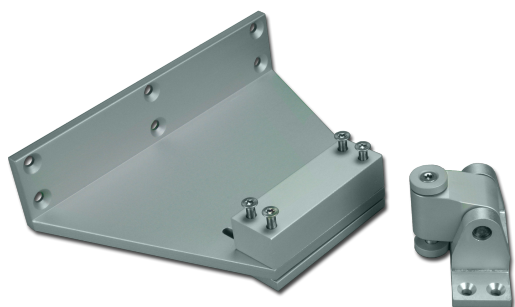

**Technical Data****ARTICLE INFO**

The bracket K-KL<sup>2</sup>-M (S) -RAICO105D is an accessory for Folding Arm<sup>2</sup> actuators.

**Application:**

- Bracket set for RAICO 105D profile series for mounting on main and left secondary closing edge.

**Bracket K-KL<sup>2</sup>-M (S) -RAICO105D at a glance:**

- Accessories for folding arm
- for mounting on Raico 105D profiles for SHEV windows

**TECHNICAL DATA**

Matchcode	K-KL <sup>2</sup> -M(S)-RAICO105D
Article name	Bracket K-KL <sup>2</sup> -M(S)-RAICO105D
Part number	K2 1616
Mounting way	aufgesetzt
Weight	1.2