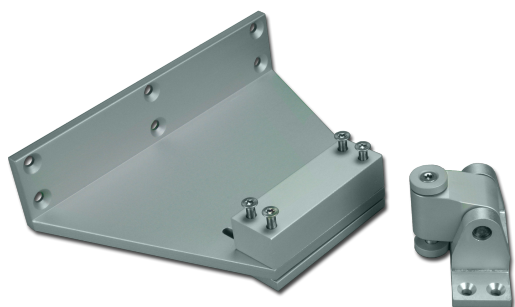

**Technical Data****ARTICLE INFO**

The bracket K-KL<sup>2</sup>-M(S)-RAICO100 / 120RI is an accessory for Folding Arm<sup>2</sup> actuators.

**Application:**

- Bracket set for RAICO 100/120RI profile series for mounting on main and left secondary closing edge.

**Bracket K-KL<sup>2</sup>-M(S)-RAICO100 / 120RI at a glance:**

- Accessories for the folding arm
- for mounting to Raico window profile 100 / 120RI

**TECHNICAL DATA**

Matchcode	K-KL <sup>2</sup> -M(S)-RAICO100/120RI
Article name	Bracket K-KL <sup>2</sup> -M(S)-RAICO100/120RI
Part number	K2 1623
Mounting way	aufgesetzt
Weight	1.2