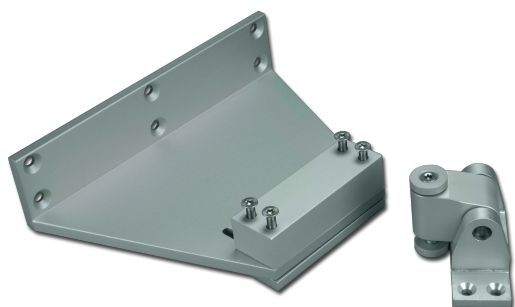

Technical Data**ARTICLE INFO**

The bracket K-KL²-M(S)-RAICO100 / 120RI is an accessory for Folding Arm² actuators.

Application:

- Bracket set for RAICO 100/120RI profile series for mounting on main and left secondary closing edge.

Bracket K-KL²-M(S)-RAICO100 / 120RI at a glance:

- Accessories for the folding arm
- for mounting to Raico window profile 100 / 120RI

TECHNICAL DATA

Matchcode	K-KL ² -M(S)-RAICO100/120RI
Article name	Bracket K-KL ² -M(S)-RAICO100/120RI
Part number	K2 1623
Mounting way	aufgesetzt
Weight	1.2