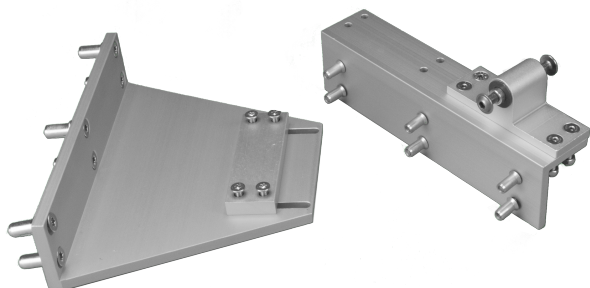

Technical Data

ARTICLE INFO

The bracket K-KL²-WICONA-LI is an accessory for Folding Arm² actuators.

Application:

- Bracket set for WICONA WIC profile series for mounting on main and left secondary closing edge in the roof area.

Overview of K-KL²-WICONA-LI bracket:

- Accessories for the folding arm
- for mounting on a WICONA SHE window profile left, opening outwards,
- Profile: WICTEC 50

TECHNICAL DATA

Matchcode	K-KL ² -WICONA-LI
Article name	Bracket K-KL ² -WICONA-LI
Part number	K2 1624
Mounting way	aufgesetzt
Weight	1.4