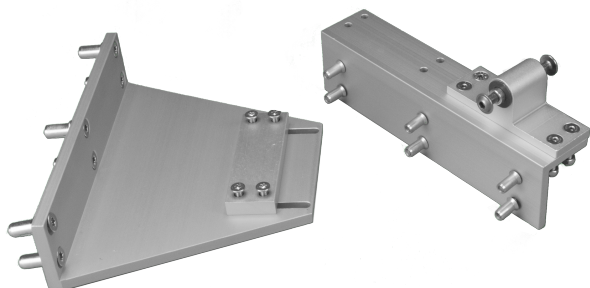

**Technical Data****ARTICLE INFO**

The bracket K-KL<sup>2</sup>-WICONA-LI is an accessory for Folding Arm<sup>2</sup> actuators.

**Application:**

- Bracket set for WICONA WIC profile series for mounting on main and left secondary closing edge in the roof area.

**Overview of K-KL<sup>2</sup>-WICONA-LI bracket:**

- Accessories for the folding arm
- for mounting on a WICONA SHE window profile left, opening outwards,
- Profile: WICTEC 50

**TECHNICAL DATA**

Matchcode	K-KL <sup>2</sup> -WICONA-LI
Article name	Bracket K-KL <sup>2</sup> -WICONA-LI
Part number	K2 1624
Mounting way	aufgesetzt
Weight	1.4