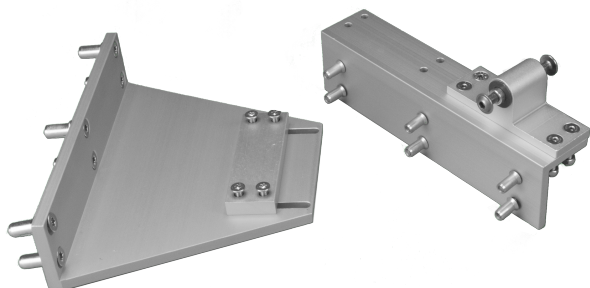

Technical Data**ARTICLE INFO**

The bracket K-KL²-WICONA-LI is an accessory for Folding Arm² actuators.

Application:

- Bracket set for WICONA WIC profile series for mounting on main and left secondary closing edge in the roof area.

Overview of K-KL²-WICONA-LI bracket:

- Accessories for the folding arm
- for mounting on a WICONA SHE window profile left, opening outwards,
- Profile: WICTEC 50

TECHNICAL DATA

Matchcode	K-KL ² -WICONA-LI
Article name	Bracket K-KL ² -WICONA-LI
Part number	K2 1624
Mounting way	aufgesetzt
Weight	1.4