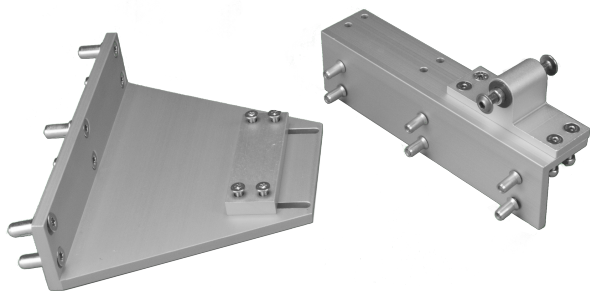

**Technical Data****ARTICLE INFO**

The bracket K-KL<sup>2</sup>-WICONA-RE is an accessory for Folding Arm<sup>2</sup> actuators.

**Application:**

- Bracket set for WICONA WIC profile series for mounting on main and right secondary closing edge in the roof area.

**Overview of K-KL<sup>2</sup>-WICONA-RE bracket:**

- Accessories for folding arm
- for mounting on a WICONA window profile for SHE windows on the right, opening outwards
- Profile: WICTEC 50

**TECHNICAL DATA**

Matchcode	K-KL <sup>2</sup> -WICONA-RE
Article name	Bracket K-KL <sup>2</sup> -WICONA-RE
Part number	K2 1625
Mounting way	aufgesetzt
Weight	1.3