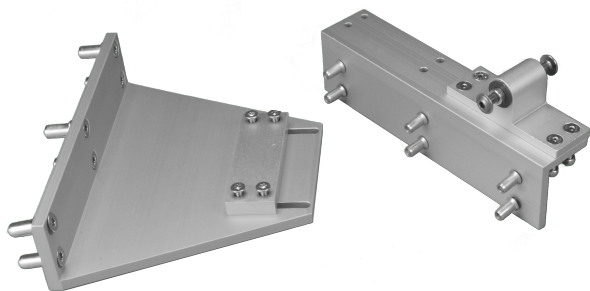

**Technical Data****ARTICLE INFO**

The bracket K-KL<sup>2</sup>-WICONA-RE is an accessory for Folding Arm<sup>2</sup> actuators.

**Application:**

- Bracket set for WICONA WIC profile series for mounting on main and right secondary closing edge in the roof area.

**Overview of K-KL<sup>2</sup>-WICONA-RE bracket:**

- Accessories for folding arm
- for mounting on a WICONA window profile for SHE windows on the right, opening outwards
- Profile: WICTEC 50

**TECHNICAL DATA**

|              |                                      |
|--------------|--------------------------------------|
| Matchcode    | K-KL <sup>2</sup> -WICONA-RE         |
| Article name | Bracket K-KL <sup>2</sup> -WICONA-RE |
| Part number  | K2 1625                              |
| Mounting way | aufgesetzt                           |
| Weight       | 1.3                                  |