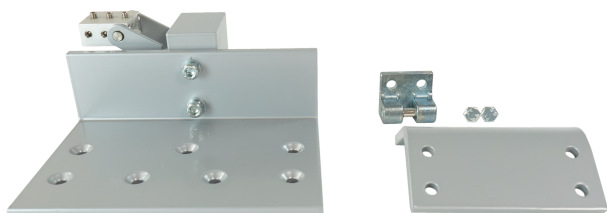

Technical Data**ARTICLE INFO**

The bracket K-L-A-LI-AW57RO is an accessory for the linear actuator EA-L.

Application:

- Bracket set for profile series SCHÜCO AWS-57-ro on left secondary closing edge for linear actuator EA-L.

Bracket K-L-A-LI-AW57RO at a glance:

- for side mounting on Schüco AW 57 ro profile - left
- laterally clamped for rotatable mounting
- steplessly positionable
- consisting of clamping piece and 1 U-profile with mounting surface
- Surface coated in RAL 9006 smooth

TECHNICAL DATA

Matchcode	K-L-A-LI-AW57RO
Article name	Accessories K-L-A-LI-AW57RO
Part number	K2 1601
Weight	1.1