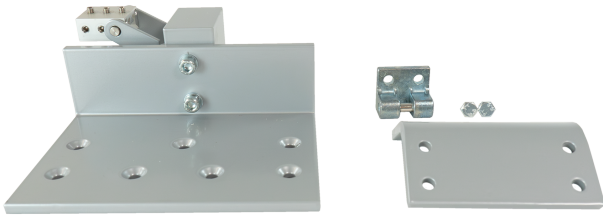

### ARTICLE INFO

The bracket K-L-A-LI-AW57RO is an accessory for the linear actuator EA-L.

#### Application:

- Bracket set for profile series SCHÜCO AWS-57-ro on left secondary closing edge for linear actuator EA-L.

#### Bracket K-L-A-LI-AW57RO at a glance:

- for side mounting on Schüco AW 57 ro profile - left
- laterally clamped for rotatable mounting
- steplessly positionable
- consisting of clamping piece and 1 U-profile with mounting surface
- Surface coated in RAL 9006 smooth