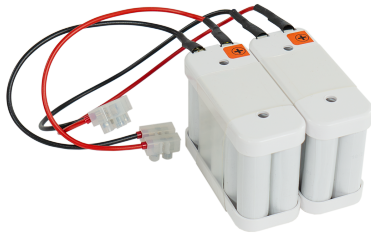

### ARTICLE INFO

Accessories NC-2406-TK for the SHEV

- Replacement battery for earlier and current compact control units
- NiCad battery pack, 24 V DC / 0,6 Ah/ loose
- loose installation for electrical control units type ES 3/1, RZ 4/1, ES 6/1 in TK-housing and all ESM 6 Amp

### TECHNICAL DATA

Matchcode	NC-2406-TK
Article name	Akku pack NC-2406-TK
Part number	ST4 10104
Weight	0.5