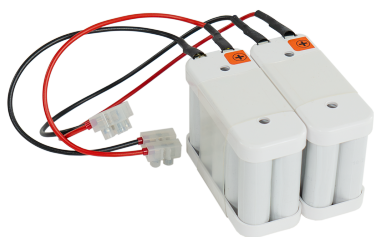

Technical Data**ARTICLE INFO**

Accessories NC-2406-TK for the SHEV

- Replacement battery for earlier and current compact control units
- NiCad battery pack, 24 V DC / 0,6 Ah/ loose
- loose installation for electrical control units type ES 3/1, RZ 4/1, ES 6/1 in TK-housing and all ESM 6 Amp

TECHNICAL DATA

Matchcode	NC-2406-TK
Article name	Akku pack NC-2406-TK
Part number	ST4 10104
Weight	0.5