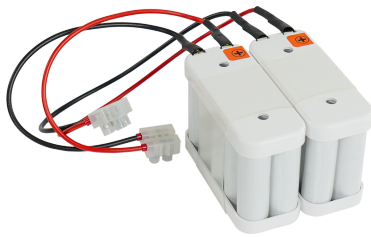

Technical Data

ARTICLE INFO

Accessories NC-2406-TK for the SHEV

- Replacement battery for earlier and current compact control units
- NiCad battery pack, 24 V DC / 0,6 Ah/ loose
- loose installation for electrical control units type ES 3/1, RZ 4/1, ES 6/1 in TK-housing and all ESM 6 Amp

TECHNICAL DATA

Matchcode	NC-2406-TK
Article name	Akku pack NC-2406-TK
Part number	ST4 10104
Weight	0.5