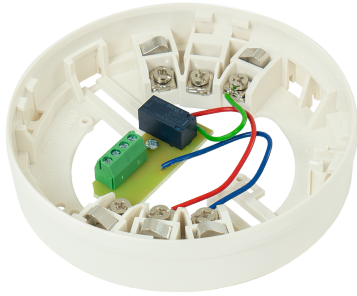

### ARTICLE INFO

Accessories: Relais socket for RM-3000

### TECHNICAL DATA

Matchcode	RMS-3000
Article name	Accessories RMS-3000
Part number	A3 2063
Weight	0.25