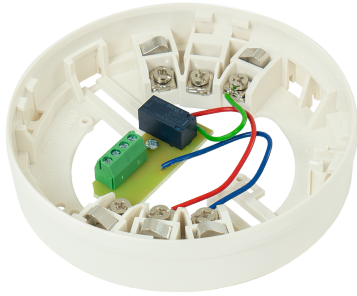

Technical Data

ARTICLE INFO

Accessories: Relais socket for RM-3000

TECHNICAL DATA

Matchcode	RMS-3000
Article name	Accessories RMS-3000
Part number	A3 2063
Weight	0.25