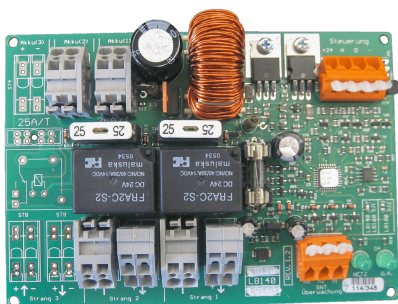

Technical Data**ARTICLE INFO**

Accessories charging electronics, type LB-140, for the M-SHEV

The charging electronics, type LB-140, are suitable for the rechargeable battery type Pb-AKKU-17Ah (in 48 A control unit with switching power supply) and are part of the accessories of the M-SHEV module central unit.

Loading electronics, type LB-140 at a glance:

- suitable for the battery type Pb-AKKU-17Ah (in 48 A central with switching power supply)
- Accessories for the M-SHEV

TECHNICAL DATA

Matchcode	Charge electronics, type LB-140
Article name	Charge electronics, type LB-140
Part number	ST4 3362
Weight	0.264