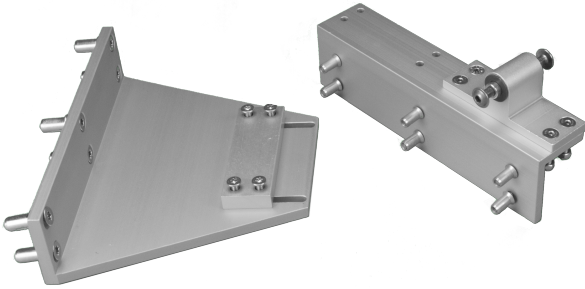

Technical Data

ARTICLE INFO

The bracket K-KL²-L-WICONA-LI is an accessory for Folding Arm² actuators PA-KL²-M und -L.

Application

- Bracket set for WICONA WIC profile series for mounting on main and left secondary closing edge in the roof area. With support bracket for longer folding arm variants -M and -L.

Overview of K-KL²-L-WICONA-LI bracket:

- Accessories for the folding arm EA-KL²-L / PA-KL²-M und -L.
- for mounting on a WICONA SHE window profile left, opening outwards
- with additional stabilisation bracket
- Profile: WICTEC 50

TECHNICAL DATA

Matchcode	K-KL ² -L-WICONA-LI
Article name	Bracket K-KL ² -L-WICONA-LI
Part number	K2 1647
Mounting way	aufgesetzt
Weight	2.5