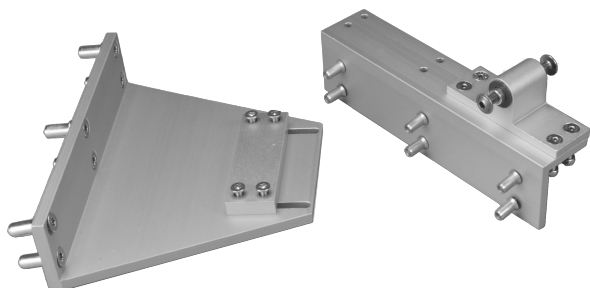

**Technical Data****ARTICLE INFO**

The bracket K-KL<sup>2</sup>-L-WICONA-RE is an accessory for Folding Arm<sup>2</sup> actuators EA-KL<sup>2</sup>-L / PA-KL<sup>2</sup>-L / PA-KL<sup>2</sup>-M.

**Application:**

- Bracket set for WICONA WIC profile series for mounting on main and right secondary closing edge in the roof area. With support bracket for longer folding arm variants -M and -L.

**Overview of K-KL<sup>2</sup>-L-WICONA-RE bracket:**

- Accessories for the folding arm EA-KL<sup>2</sup>-L / PA-KL<sup>2</sup>-L / PA-KL<sup>2</sup>-M
- for mounting on a WICONA SHE window profile right, opening outwards
- with additional stabilisation bracket
- Profile: WICTEC 50

**TECHNICAL DATA**

Matchcode	K-KL <sup>2</sup> -L-WICONA-RE
Article name	Bracket K-KL <sup>2</sup> -L-WICONA-RE
Part number	K2 1648
Mounting way	aufgesetzt
Weight	2.5