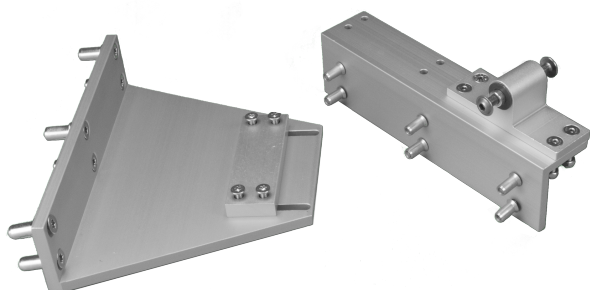

Technical Data**ARTICLE INFO**

The bracket K-KL²-L-WICONA-RE is an accessory for Folding Arm² actuators PA-KL²-L / PA-KL²-M.

Application:

- Bracket set for WICONA WIC profile series for mounting on main and right secondary closing edge in the roof area. With support bracket for longer folding arm variants -M and -L.

Overview of K-KL²-L-WICONA-RE bracket:

- Accessories for the folding arm PA-KL²-L / PA-KL²-M
- for mounting on a WICONA SHE window profile right, opening outwards
- with additional stabilisation bracket
- Profile: WICTEC 50

TECHNICAL DATA

Matchcode	K-KL ² -L-WICONA-RE
Article name	Bracket K-KL ² -L-WICONA-RE
Part number	K2 1648
Mounting way	aufgesetzt
Weight	2.5