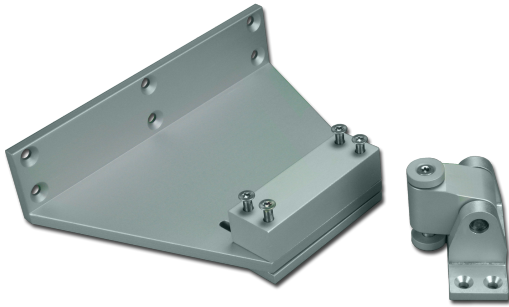

Technical Data

ARTICLE INFO

The bracket K-KL²-L-RAICO105D-LI is an accessory for Folding Arm² actuators PA-KL²-L.

Application:

- Bracket set for RAICO 105D profile series for mounting on main and left secondary closing edge. With support bracket for longer folding arm variants -M and -L.

Bracket K-KL²-L-RAICO105D-LI at a glance:

- Accessories for folding arm PA-KL²-L
- for mounting on Raico 105D profiles for SHEV windows
- Mounting on the left sideways edge
- with extra stabilisation bracket

TECHNICAL DATA

Matchcode	K-KL²-L-RAICO105D-LI
Article name	Bracket K-KL²-L-RAICO105D-LI
Part number	K2 1649
Mounting way	aufgesetzt
Weight	2.5