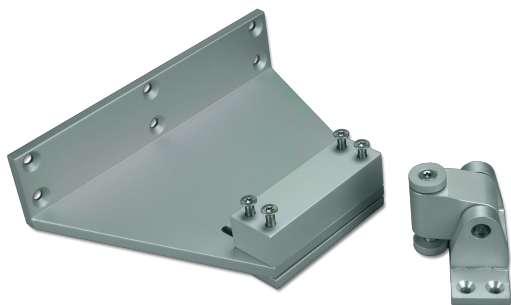

**Technical Data****ARTICLE INFO**

The bracket K-KL<sup>2</sup>-L-RAICO105D-RE is an accessory for Folding Arm<sup>2</sup> actuators.

**Bracket K-KL<sup>2</sup>-L-RAICO105D-RE at a glance:**

- Accessories for folding arm EA-KL<sup>2</sup>-L / PA-KL<sup>2</sup>-L
- for mounting on Raico 105D profiles for SHE windows
- Mounting on the right sideways edge
- with extra stabilisation bracket

**TECHNICAL DATA**

Matchcode	K-KL <sup>2</sup> -L-RAICO105D-RE
Article name	Bracket K-KL <sup>2</sup> -L-RAICO105D-RE
Part number	K2 1650
Mounting way	aufgesetzt
Weight	2.5