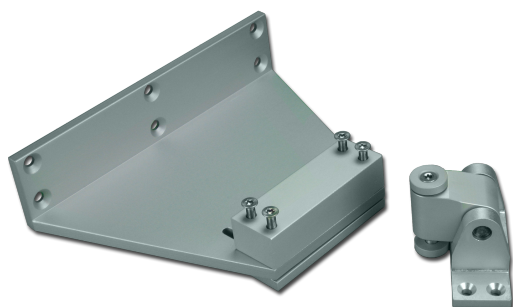

Technical Data**ARTICLE INFO**

The bracket K-KL²-L-RAICO105D-RE is an accessory for Folding Arm² actuators.

Application:

- Bracket set for RAICO 105D profile series for mounting on main and right secondary closing edge. With support bracket for longer folding arm variants -M and -L.

Bracket K-KL²-L-RAICO105D-RE at a glance:

- Accessories for folding arm PA-KL²-L
- for mounting on Raico 105D profiles for SHE windows
- Mounting on the right sideways edge
- with extra stabilisation bracket

TECHNICAL DATA

Matchcode	K-KL ² -L-RAICO105D-RE
Article name	Bracket K-KL ² -L-RAICO105D-RE
Part number	K2 1650
Mounting way	aufgesetzt
Weight	2.5