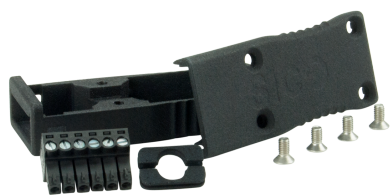

**Technical Data**

**SICO**

**ARTICLE INFO**

The SICO-PLUG-INSTALL is a kit of a special and ergonomic designed SICO PLUG connector for the support of various installation services. You can connect a 3 wire or 6 wire cable for a faster commissioning, cable length upon your needs.

**TECHNICAL DATA**

Matchcode	SICO-PLUG-INSTALL
Article name	SICO-PLUG-INSTALL
Part number	SD1 8514
Housing	SICO PLUG INSTALL
Housing type	Plastic
Colour	Black
Connection cable	exclusive connection cable

**ACCESSORIES**

Part no.	Matchcode
<a href="#">K2 2003</a>	<a href="#">PA-ANL-SIHF-6x0.5mm<sup>2</sup></a>
<a href="#">K2 2004</a>	<a href="#">PA-ANL-3m</a>
<a href="#">K2 2005</a>	<a href="#">PA-ANL-5m</a>
<a href="#">K2 2006</a>	<a href="#">PA-ANL-+lfm</a>