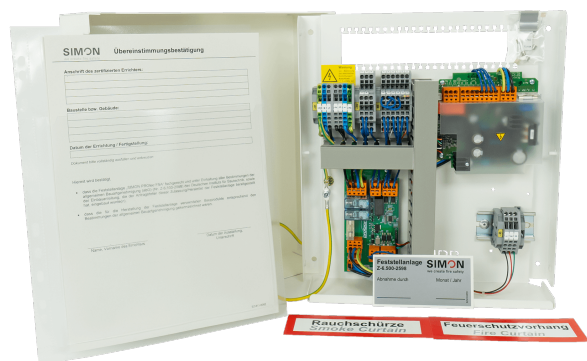

### TECHNICAL DATA

Matchcode	PROtec-RZ-24-230
Article name	Control System PROtec-RZ-24-230
Part number	ST4 3604
Housing	steel case
Housing type	Steel case
Colour	RAL 9010
Housing length	301
Housing width	323
Housing height	85