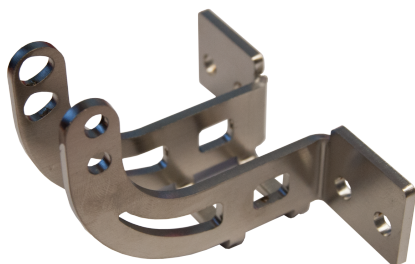

### ARTICLE INFO

The bracket K-K30-AKI-R is an accessory for chain actuators (for EA-K-30 and EA230-K-30)

#### Application:

- Replacement for upper bracket K-K50-OK for inward opening side hung windows, if hinges are on the left and combination actuator/bracket on the right hand side.

### TECHNICAL DATA

Matchcode	K-K30-AKI-R
Article name	Bracket K-K30-R
Part number	K2 5108
Weight	0.2