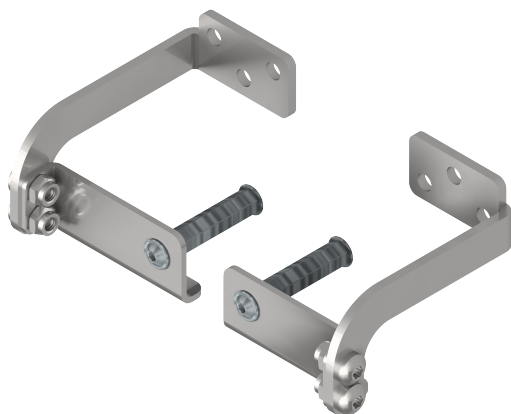

Technical Data**ARTICLE INFO**

The bracket K-K20-S-SB is an accessory for the chain actuator PA-K-20/xxx.

Application:

- Sideways bracket set for actuator series PA-K-20/xxx. For rigid installation on the frame for outward opening windows / sash mounting for inward opening windows. Material: stainless steel

Overview bracket K-K20-S-SB:

- spare part
- Sideways bracket set for outward opening windows
- For rigid installation

TECHNICAL DATA

Matchcode	K-K20-S-SB
Article name	Bracket K-K20-S-SB
Part number	K2 2206
Weight	0.2