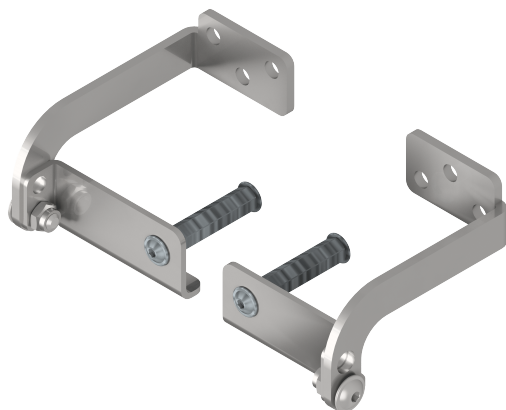

Technical Data**ARTICLE INFO**

The bracket K-K20-S-DL is an accessory for the chain actuator PA-K-20/xxx.

Application:

- Sideways bracket set for actuator series PA-K-20/xxx. For rotatable installation on the frame for outward opening windows / sash mounting for inward opening windows. Material: stainless steel

Overview bracket K-K20-S-DL:

- spare part
- Sideways bracket set for outward opening windows
- For rotatable installation

TECHNICAL DATA

Matchcode	K-K20-S-DL
Article name	Bracket K-K20-S-DL
Part number	K2 2207
Weight	0.2