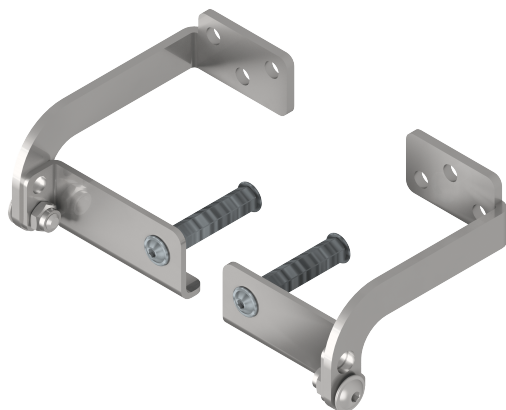

**Technical Data****ARTICLE INFO**

The bracket K-K20-S-DL is an accessory for the chain actuator PA-K-20/xxx.

**Application:**

- Sideways bracket set for actuator series PA-K-20/xxx. For rotatable installation on the frame for outward opening windows / sash mounting for inward opening windows. Material: stainless steel

**Overview bracket K-K20-S-DL:**

- spare part
- Sideways bracket set for outward opening windows
- For rotatable installation

**TECHNICAL DATA**

Matchcode	K-K20-S-DL
Article name	Bracket K-K20-S-DL
Part number	K2 2207
Weight	0.2